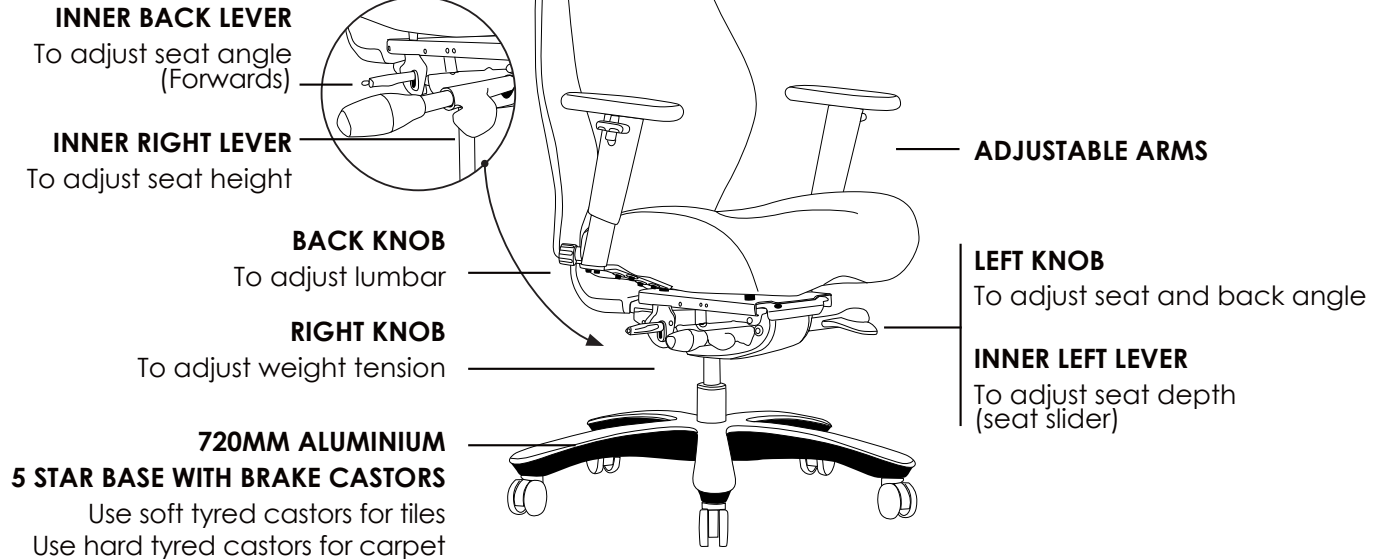

# IMPACT RANGE

**INDOOR USE ONLY**

## INSTRUCTION OF USE

**X Do not use as a step ladder**

## DIMENSIONS: (mm)

<b>BACK</b>	<b>BACK TO FLOOR</b>	<b>HEADREST</b>	<b>HEADREST TO FLOOR</b>	<b>SEAT</b>	<b>SEAT TO FLOOR</b>	<b>ARM TO FLOOR</b>
W: 475	Lowest: 1060	W: 260	Lowest: 1260	W: 540	Lowest: 505	Lowest: 675
H: 615	Highest: 1180	H: 170	Highest: 1405	D: 490	Highest: 625	Highest: 875

## Features:

Adjustable seat height  
Adjustable seat and back angle  
Forward seat tilt adjustment  
Adjustable seat depth (seat slider)  
Adjustable weight tension

Adjustable lumbar support  
Adjustable arms  
Moulded seat and back foam  
Saddle seat  
Synchron mechanism with 3 locking positions