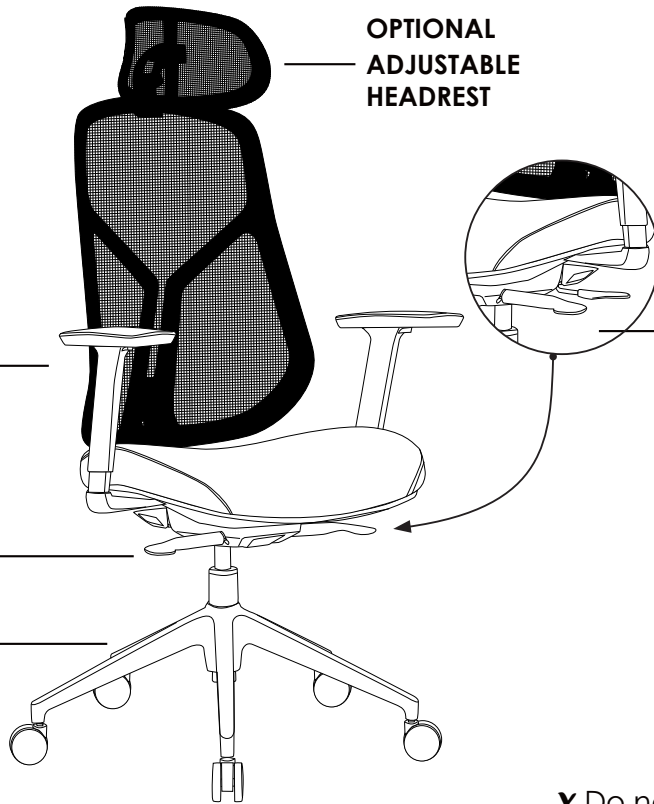

## INSTRUCTION OF USE

**INDOOR USE ONLY**

**OPTIONAL  
ADJUSTABLE  
HEADREST**

**ADJUSTABLE ARMS**

**INNER LEFT LEVER**  
To adjust seat depth  
(seat slider)

**RIGHT LEVER**  
To adjust seat height

**LEFT LEVER**  
To adjust seat  
and back angle

**640MM BLACK HIGH ARCH 5 STAR  
BASE WITH CASTORS**

Use soft tyred castors for tiles  
Use hard tyred castors for carpet

**X Do not use as a step ladder**

## DIMENSIONS: (mm)

**BACK**    **BACK TO FLOOR**  
W: 470    Lowest: 1075  
H: 650    Highest: 1150

**HEADREST**    **HEADREST TO FLOOR**  
W: 320    Lowest: 1210  
H: 190    Highest: 1370

**SEAT**    **SEAT TO FLOOR**  
W: 510    Lowest: 495  
D: 510    Highest: 570

## Features:

Adjustable seat height  
Adjustable seat and back angle  
Adjustable seat depth (seat slider)  
Adjustable arms

Auto weight tensioning  
Synchron mechanism with 3 locking positions  
640mm black high arch 5 star base