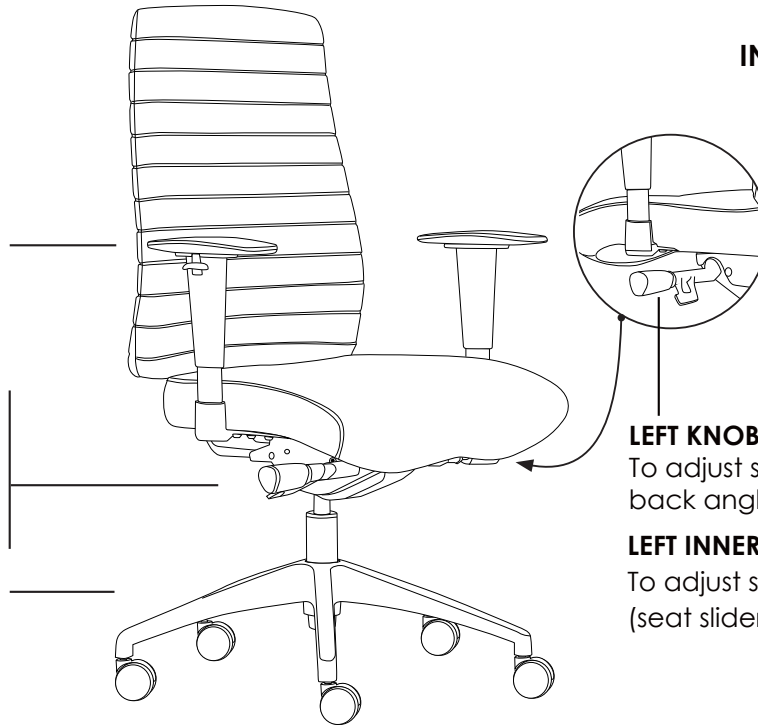

## INSTRUCTION OF USE

**INDOOR USE ONLY**

**ADJUSTABLE ARMS**

**RIGHT KNOB**  
To adjust weight tension

**INNER RIGHT LEVER**  
To adjust seat height

**700MM BLACK ALUMINIUM  
5 STAR BASE WITH CASTORS**  
Use soft tyred castors for tiles  
Use hard tyred castors for carpet

**LEFT KNOB**  
To adjust seat and  
back angle

**LEFT INNER LEVER**  
To adjust seat depth  
(seat slider)

**X Do not use as a step ladder**

## DIMENSIONS: (mm)

**LOW BACK**    **BACK TO FLOOR**  
W: 460    Lowest: 995  
H: 550    Highest: 1095

**HIGH BACK**    **BACK TO FLOOR**  
W: 460    Lowest: 1130  
H: 685    Highest: 1230

**SEAT**    **SEAT TO FLOOR**  
W: 510    Lowest: 480  
D: 490    Highest: 580

## Features:

Adjustable seat height  
Adjustable seat and back angle  
Adjustable seat depth (seat slider)  
Adjustable weight tension  
Adjustable arm

Saddle seat  
Ribbed back  
Synchron mechanism with 3 locking positions  
700mm black aluminium 5 star base