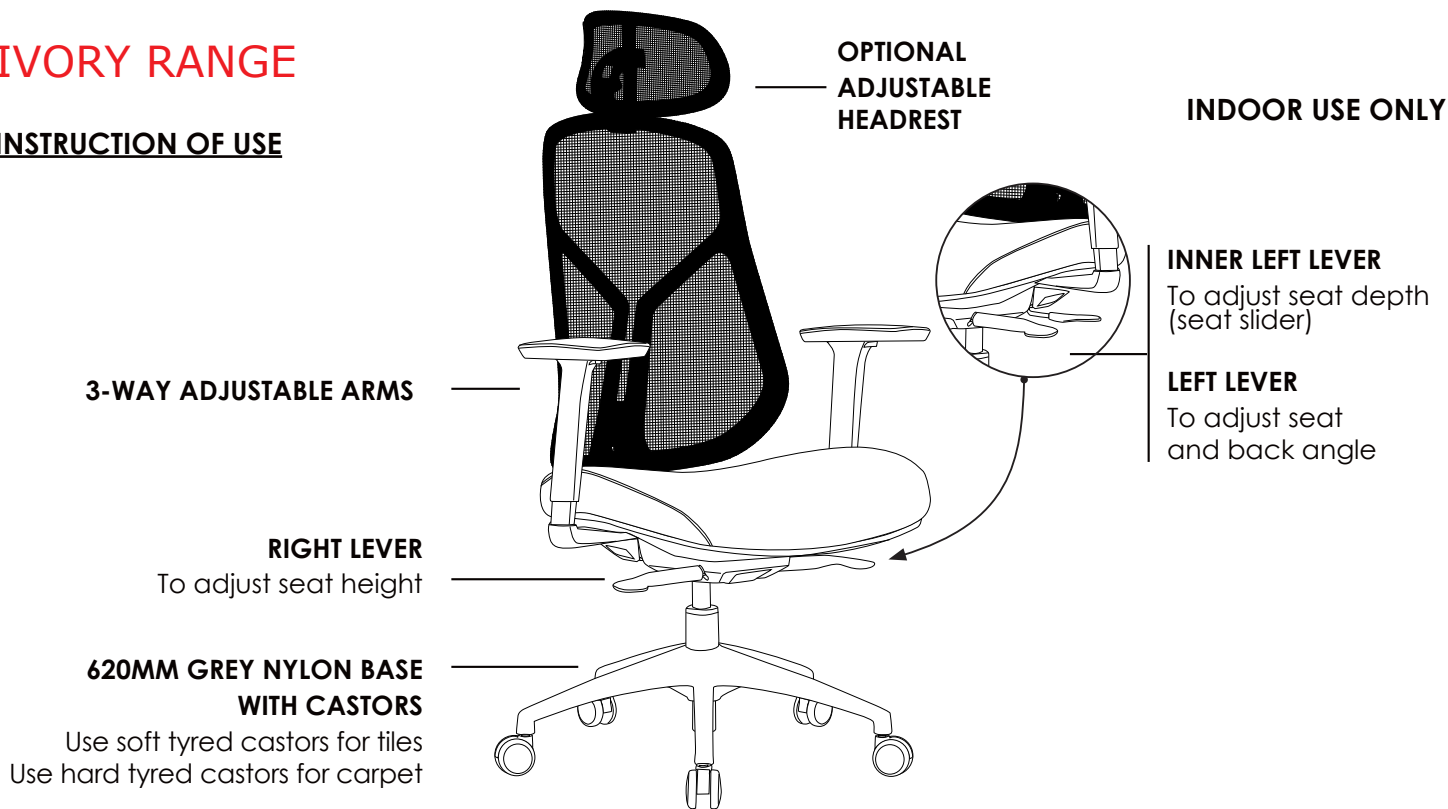

IVORY RANGE

INSTRUCTION OF USE

X Do not use as a step ladder

DIMENSIONS: (mm)

BACK **BACK TO FLOOR**
W: 470 Lowest: 1060
H: 650 Highest: 1150

HEADREST **HEADREST TO FLOOR**
W: 320 Lowest: 1075
H: 190 Highest: 1325

SEAT **SEAT TO FLOOR**
W: 510 Lowest: 485
D: 510 Highest: 575

ARM TO FLOOR
Lowest: 655
Highest: 820

** Please note that the Headrest should not be used to manoeuvre the chair.*

IVORY-H

IVORY-L

Back view

Features:

Adjustable seat height
Adjustable seat and back angle
Adjustable seat depth (seat slider)
3-Way adjustable arms

Auto weight tensioning
Synchron mechanism with 3 locking positions
620mm grey nylon 5 star base

Available in grey only
Suitable for indoor use only