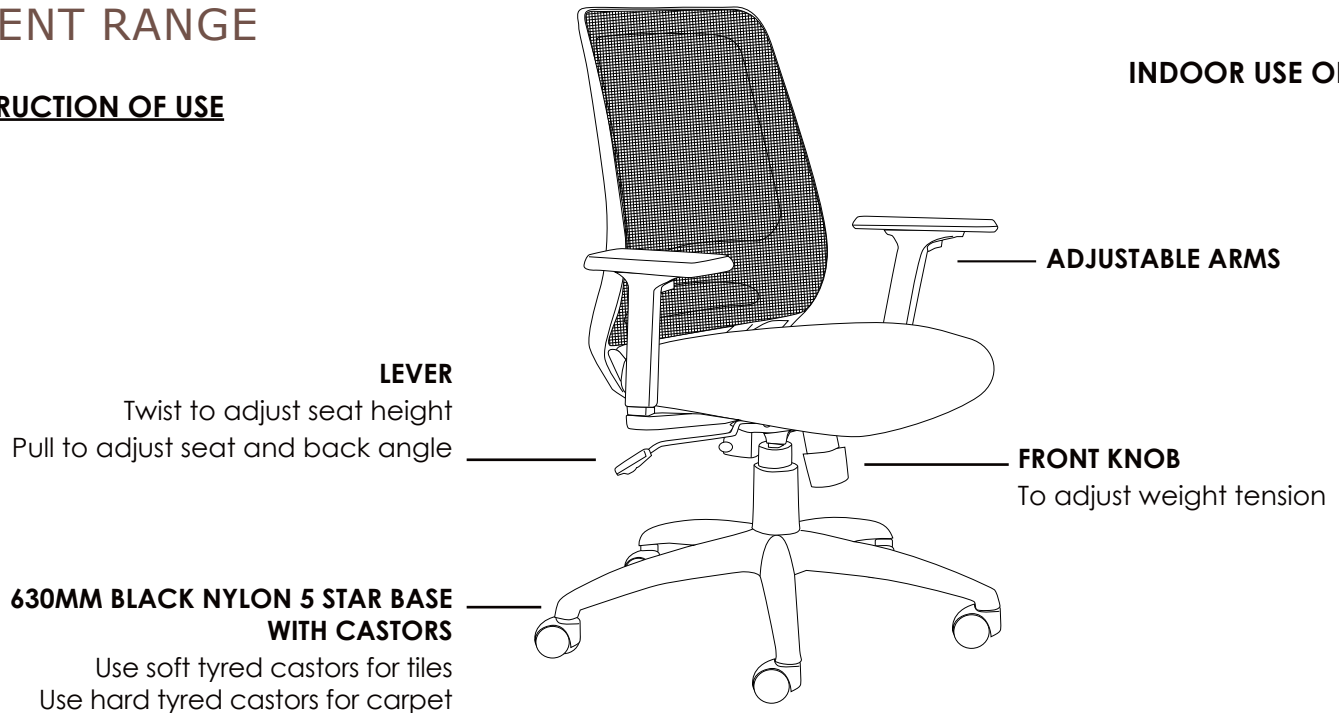

TRENT RANGE

INSTRUCTION OF USE

INDOOR USE ONLY

X Do not use as a step ladder

DIMENSIONS: (mm)

BACK

W: 475

H: 500

BACK TO FLOOR

Lowest: 940

Highest: 1035

SEAT

W: 500

D: 490

SEAT TO FLOOR

Lowest: 460

Highest: 555

ARM TO FLOOR

Lowest: 635

Highest: 795

TRENT

Side view

Back view

Features:

Adjustable seat height
Adjustable seat and back angle
Adjustable weight tension

Adjustable arms
Butterfly mechanism
630mm black nylon 5 star base

Available in black only
Suitable for indoor use only