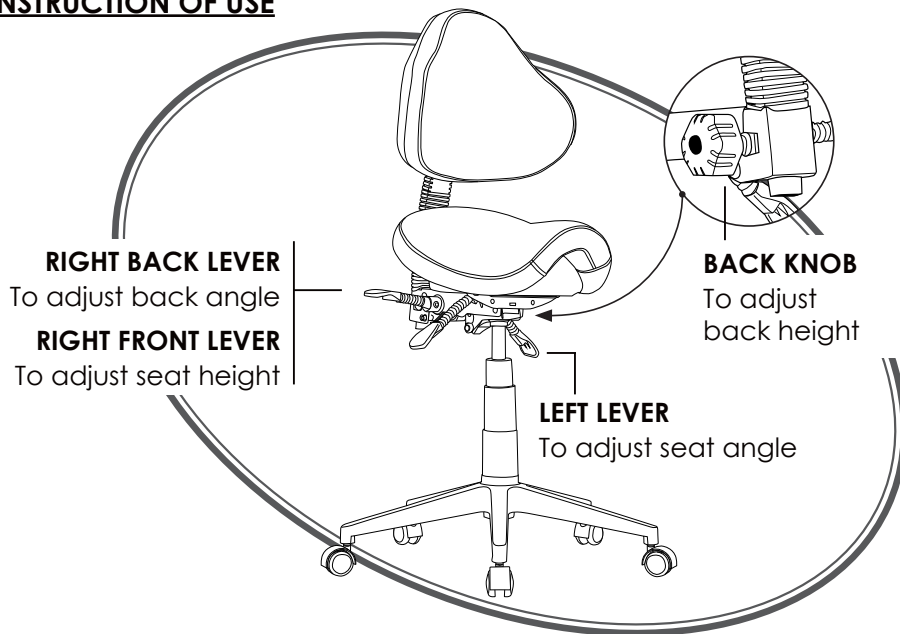

# STAGE RANGE

STAGE

### Features:

Adjustable seat height  
Adjustable back height  
Adjustable seat and back angle  
Optional glides or brake castors

Saddle seat  
640mm black nylon 5 star base  
Available in black PU only  
Do not use as a step ladder

### DIMENSIONS: (mm)

<b>BACK</b>	<b>BACK TO FLOOR</b>
W: 430	Lowest: 875
H: 340	Highest: 985
<b>SEAT</b>	<b>SEAT TO FLOOR</b>
W: 390	Lowest: 530
D: 410	Highest: 640