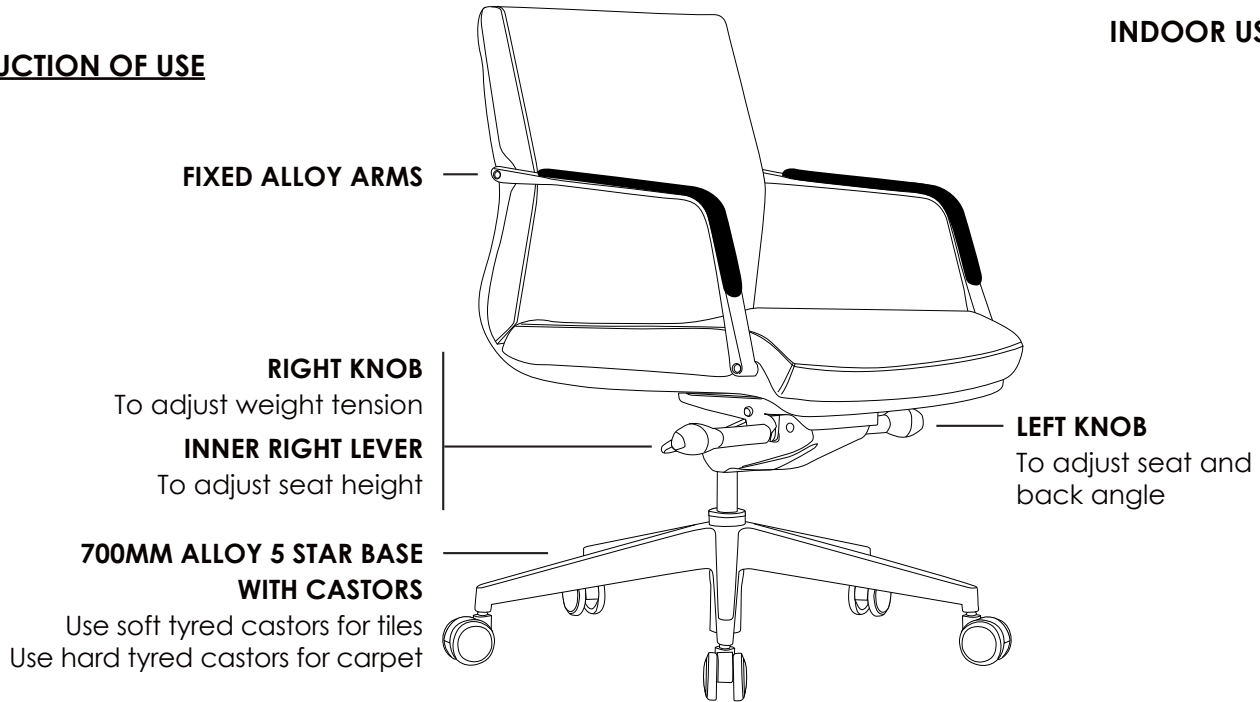

SELECT RANGE

INSTRUCTION OF USE

INDOOR USE ONLY

X Do not use as a step ladder

DIMENSIONS: (mm)

LOW BACK **BACK TO FLOOR**
W: 470 Lowest: 910
H: 500 Highest: 990

HIGH BACK **BACK TO FLOOR**
W: 470 Lowest: 1080
H: 670 Highest: 1160

SEAT **SEAT TO FLOOR**
W: 500 Lowest: 450
D: 500 Highest: 530

ARM TO FLOOR
Lowest: 650
Highest: 730

SELECT-H

SELECT-L

Back view

Features:

Adjustable seat height
Adjustable seat and back angle
Adjustable weight tension

Fixed alloy arms
Knee tilt mechanism with 4 locking positions
700mm alloy 5 star base

Available in leather only
Suitable for indoor use only