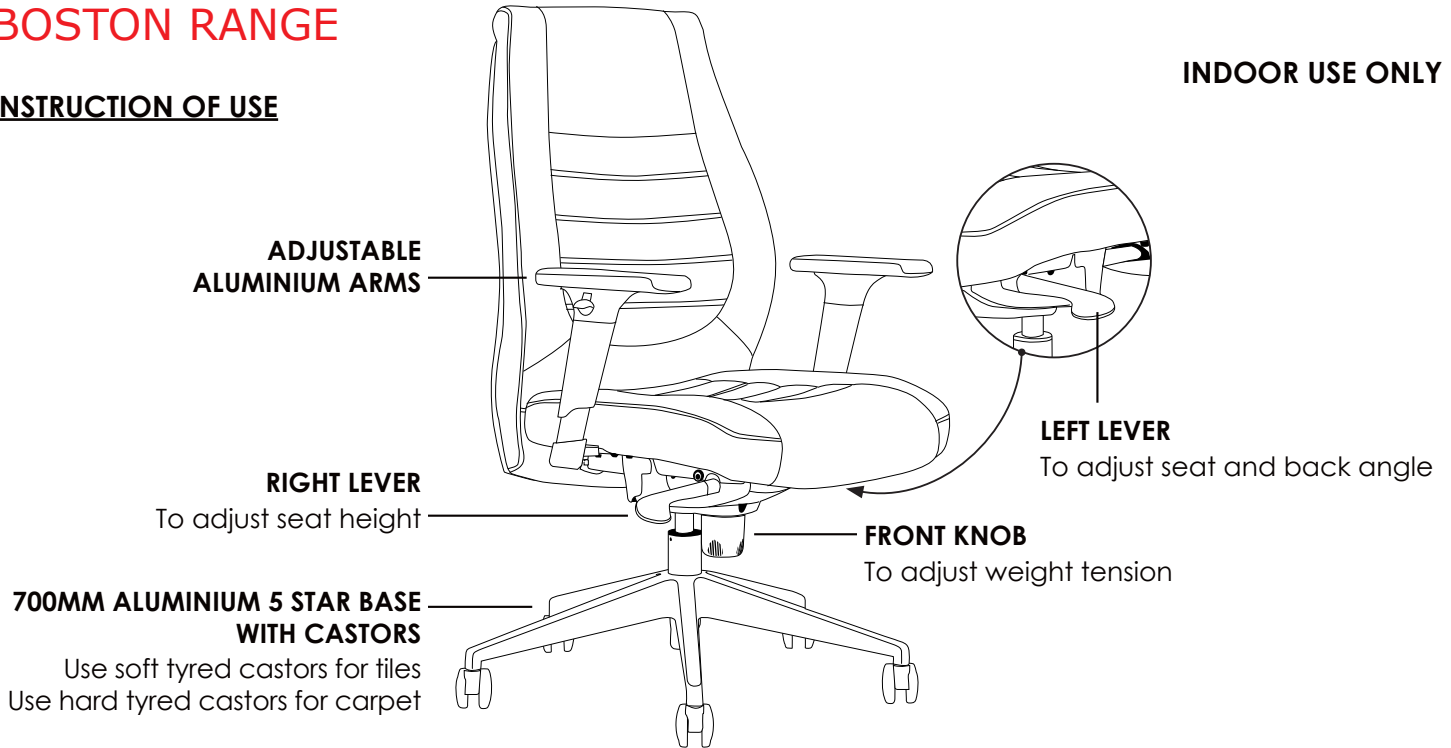

BOSTON RANGE

INSTRUCTION OF USE

INDOOR USE ONLY

X Do not use as a step ladder

DIMENSIONS: (mm)

LOW BACK **BACK TO FLOOR**
W: 480 Lowest: 1025
H: 580 Highest: 1085

HIGH BACK **BACK TO FLOOR**
W: 500 Lowest: 1170
H: 720 Highest: 1230

SEAT **SEAT TO FLOOR**
W: 510 Lowest: 455
D: 520 Highest: 515

ARM TO FLOOR
Lowest: 640
Highest: 770

BOSTON-H

BOSTON-L

BOSTON-VC

Chrome frame
High density foam
Available in black PU only
Suitable for indoor use only

Features:

Adjustable seat height
Adjustable seat and back angle
Adjustable weight tension
Adjustable aluminium arms

High density foam
Synchron mechanism with 3 locking positions
700mm aluminium 5 star base

Available in black PU only
Suitable for indoor use only