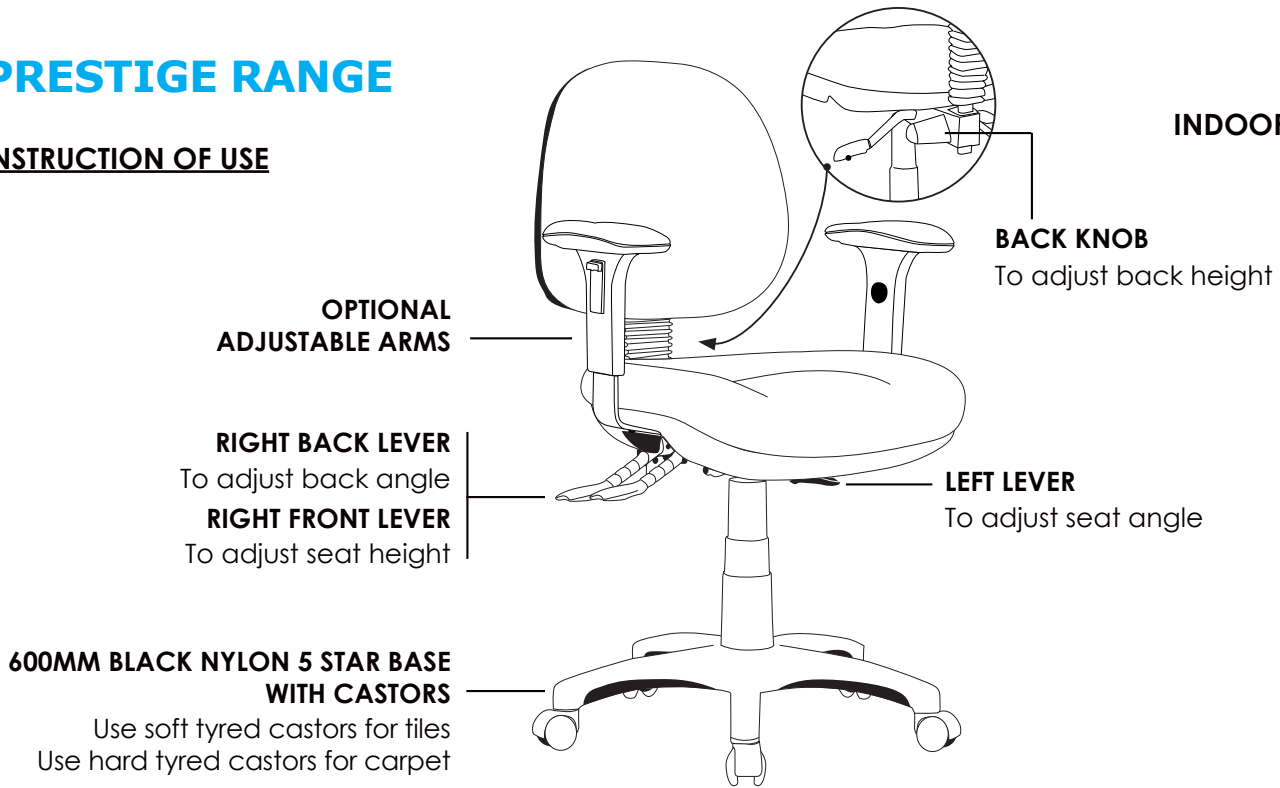

PRESTIGE RANGE

INSTRUCTION OF USE

INDOOR USE ONLY

X Do not use as a step ladder

DIMENSIONS: (mm)

LOW BACK LOW BACK TO FLOOR

W: 440 Lowest: 860
H: 400 Highest: 1045

HIGH BACK HIGH BACK TO FLOOR

W: 450 Lowest: 950
H: 510 Highest: 1150

SEAT

W: 500
D: 460

SEAT TO FLOOR

Lowest: 480
Highest: 625

ARM TO FLOOR

Lowest: 630
Highest: 840

Fabric: Chelsea daisy

P350H

P350

P200

Optional:

Drafting kit

Adjustable arm

Features:

Adjustable seat height
Adjustable back height
Adjustable seat angle
(with 3 lever mechanism only)

Adjustable back angle
Optional 2 or 3 lever mechanism
Moulded seat and back foam
Java seat

600mm black nylon 5 star base
Available in local fabrics
AFRDI tested to level 6
Suitable for indoor use only