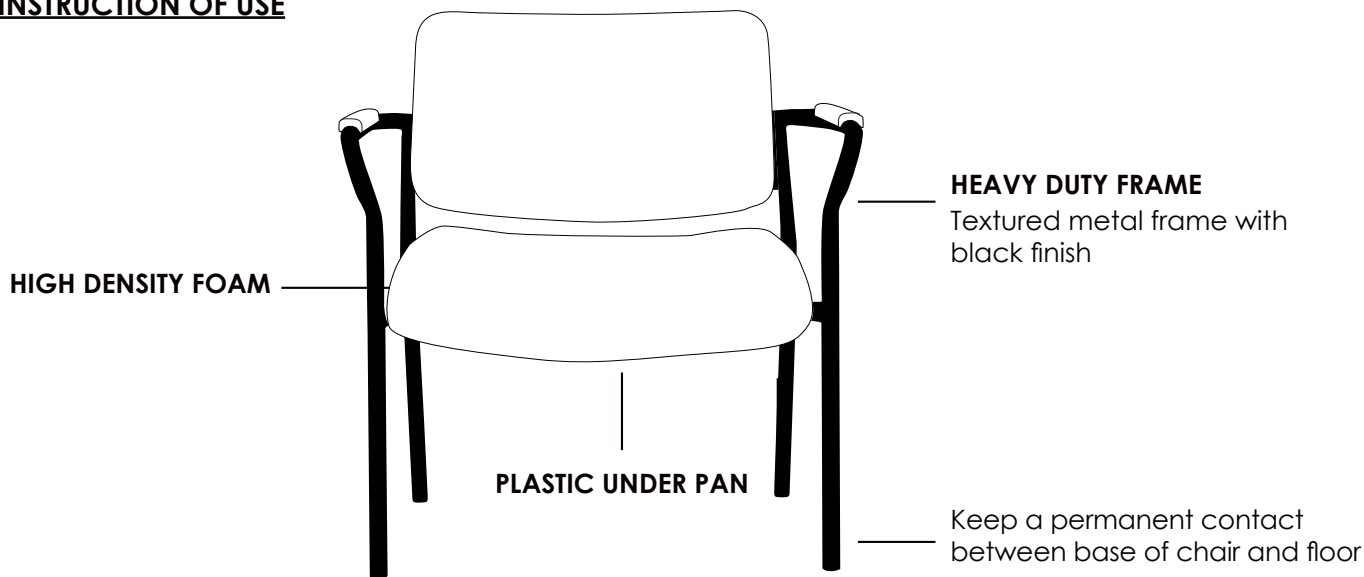

# ROTARY RANGE

INDOOR USE ONLY

## INSTRUCTION OF USE

**X** Do not use as a step ladder

### DIMENSIONS: (mm)

| 600    |        |         |
|--------|--------|---------|
| BACK   | SEAT   | OVERALL |
| W: 600 | W: 500 | W: 660  |
| H: 330 | D: 520 | H: 760  |
|        |        | D: 640  |

| 700    |        |         |
|--------|--------|---------|
| BACK   | SEAT   | OVERALL |
| W: 700 | W: 630 | W: 770  |
| H: 330 | D: 520 | H: 760  |
|        |        | D: 640  |

**SEAT TO FLOOR**  
460

**ARM TO FLOOR**  
630

ROTARY-600

ROTARY-700

back view

Features:

High density foam  
Plastic under pan

Heavy duty black textured metal frame  
Available in local fabrics