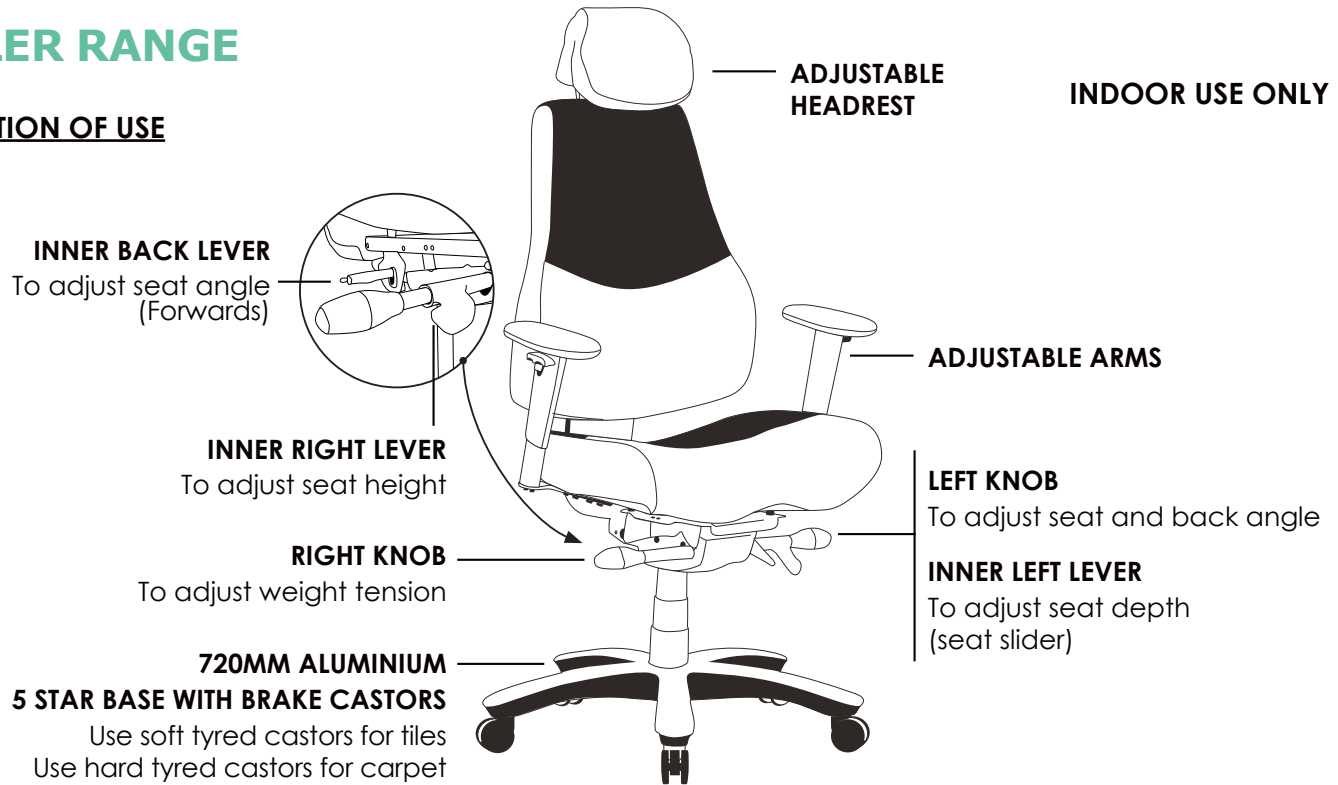

DUELER RANGE

INSTRUCTION OF USE

INDOOR USE ONLY

X Do not use as a step ladder

DIMENSIONS: (mm)

BACK WITH HEADREST

W: 475

H: 720

HEADREST TO FLOOR

Lowest: 1230

Highest: 1350

SEAT

W: 515

D: 540

SEAT TO FLOOR

Lowest: 525

** Please note that the Headrest should not be used to manoeuvre the chair.*

Features:

Adjustable seat height

Adjustable seat and back angle

Forward seat tilt adjustment

Adjustable seat depth (seat slider)

Adjustable weight tension

Adjustable arms

Adjustable headrest

Moulded seat and back foam

Saddle seat

Synchron mechanism with 3 locking positions

720mm aluminium 5 star base

AFRDI 142 Certification