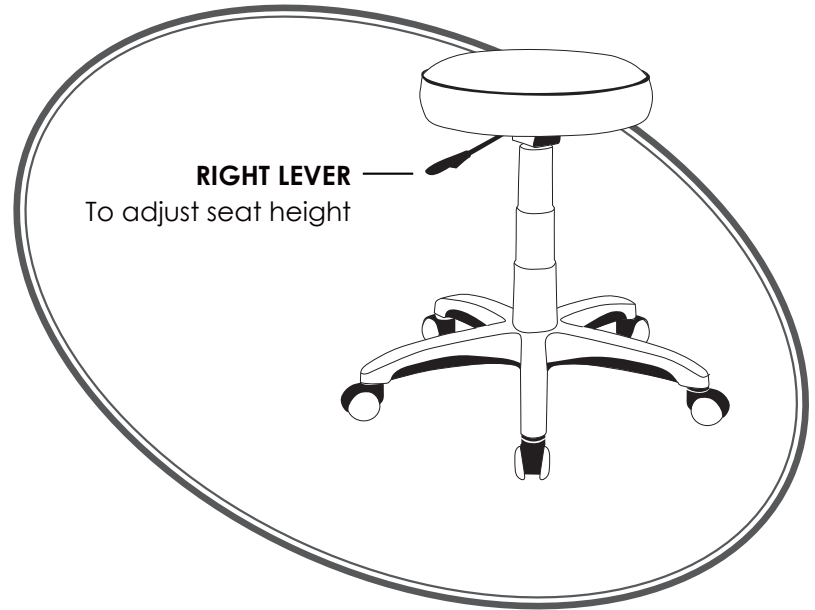

STATE RANGE

INSTRUCTION OF USE

ST003

Features:

Adjustable seat height
Optional glides or brake castors
600mm black nylon 5 star base

Available in local fabrics
Suitable for indoor use only
Do not use as a step ladder

Optional drafting kit

DIMENSIONS: (mm)

SEAT	SEAT TO FLOOR
Dia: 370	Lowest: 470
	Highest: 600