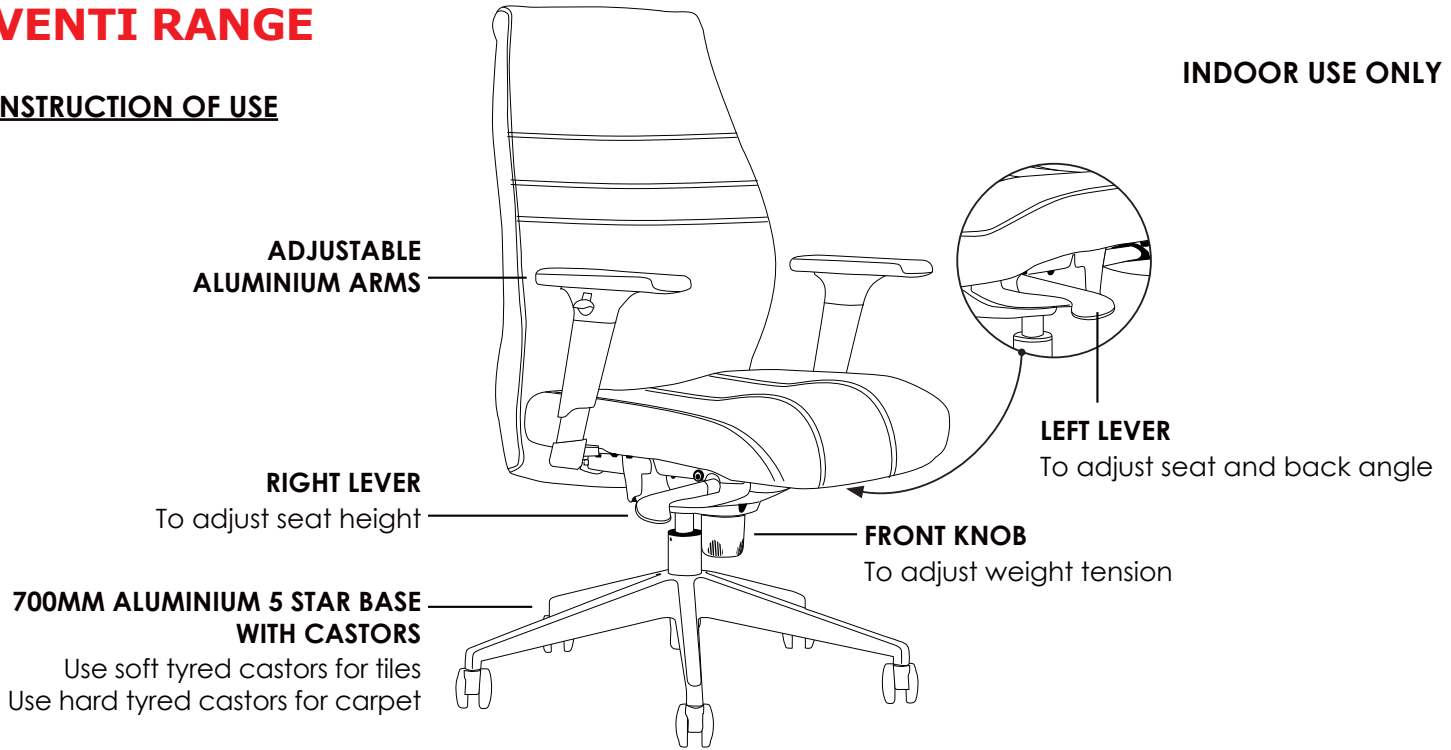

VENTI RANGE

INSTRUCTION OF USE

INDOOR USE ONLY

X Do not use as a step ladder

DIMENSIONS: (mm)

LOW BACK **BACK TO FLOOR**
W: 480 Lowest: 1025
H: 580 Highest: 1085

HIGH BACK **BACK TO FLOOR**
W: 500 Lowest: 1170
H: 720 Highest: 1230

SEAT **SEAT TO FLOOR**
W: 510 Lowest: 455
D: 520 Highest: 515

ARM TO FLOOR
Lowest: 640
Highest: 770

Fabric: Lana carbon

VENTI-H

VENTI-L

back view

Features:

Adjustable seat height
Adjustable seat and back angle
Adjustable weight tension
Adjustable aluminium arms

High density foam
Synchron mechanism with 3 locking positions
700mm aluminium 5 star base

Available in local fabrics
Suitable for indoor use only