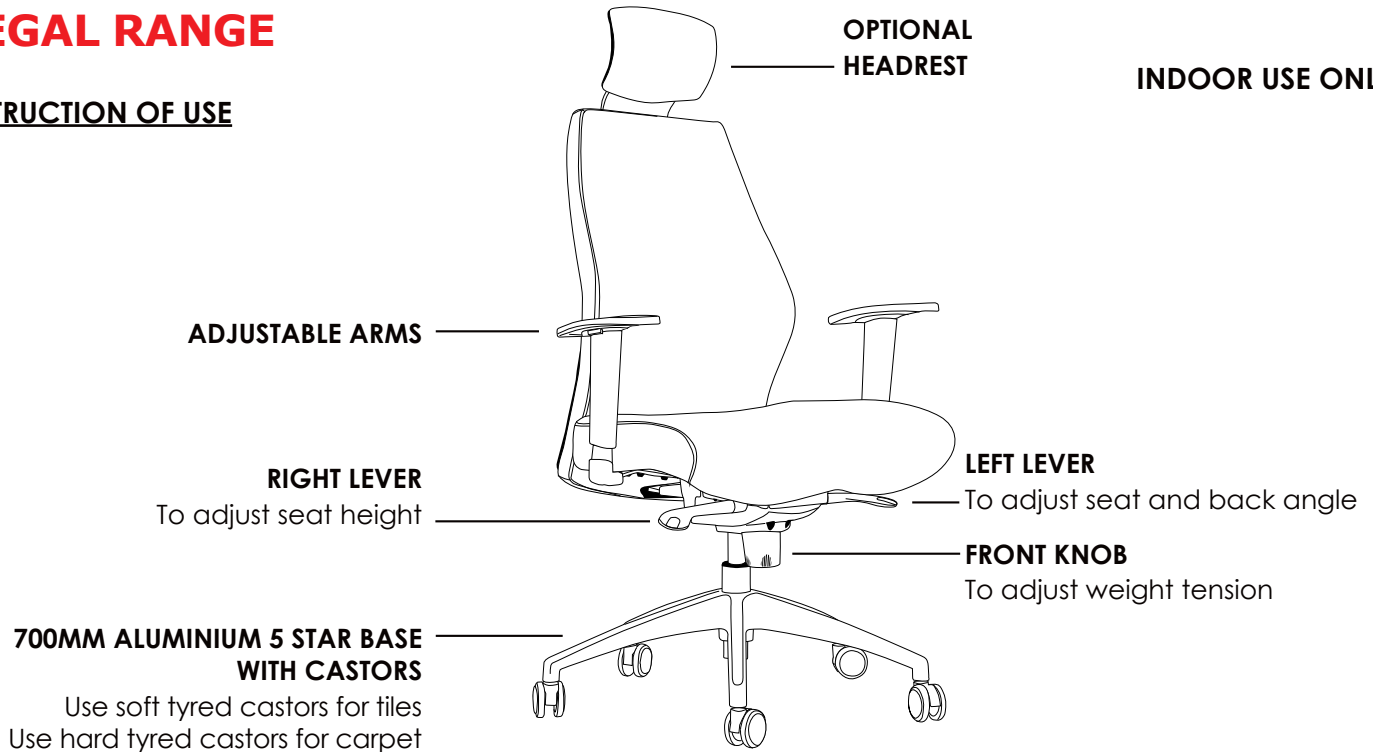

REGAL RANGE

INSTRUCTION OF USE

INDOOR USE ONLY

X Do not use as a step ladder

DIMENSIONS: (mm)

BACK **BACK TO FLOOR**
W: 500 Lowest: 1020
H: 570 Highest: 1080

HEADREST **HEADREST TO FLOOR**
W: 260 Lowest: 1210
H: 180 Highest: 1270

SEAT **SEAT TO FLOOR**
W: 525 Lowest: 470
D: 470 Highest: 530

ARM TO FLOOR
Lowest: 640
Highest: 780

REGAL-H

REGAL-L

back view

** Please note that the Headrest should not be used to manoeuvre the chair.*

Features:

Adjustable seat height
Adjustable seat and back angle
Adjustable weight tension
Adjustable chrome arms

Moulded back foam
Saddle seat
Synchron mechanism with 3 locking positions
700mm aluminium 5 star base