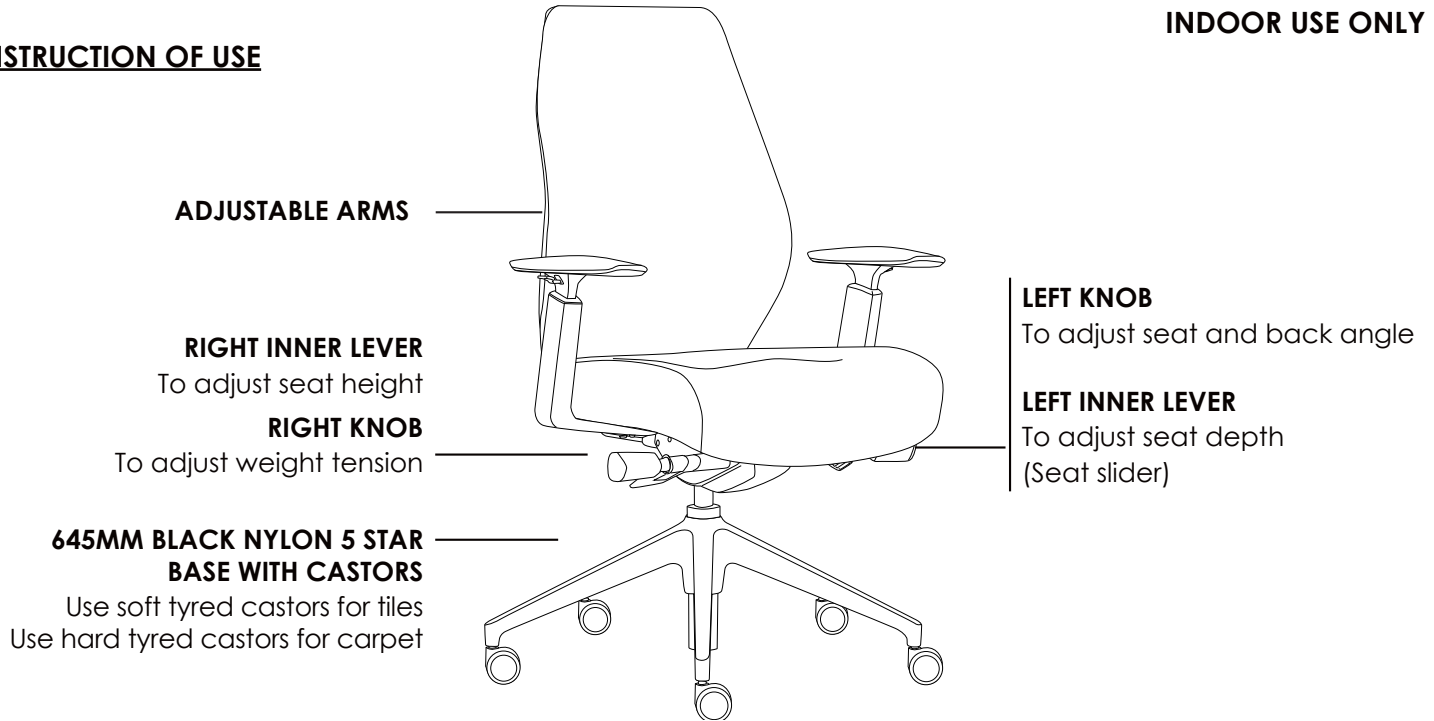

# KOMBO RANGE

**INDOOR USE ONLY**

## INSTRUCTION OF USE

**X** Do not use as a step ladder

## DIMENSIONS: (mm)

<b>LOW BACK</b>	<b>BACK TO FLOOR</b>	<b>HIGH BACK</b>	<b>BACK TO FLOOR</b>	<b>SEAT</b>	<b>SEAT TO FLOOR</b>	<b>ARM TO FLOOR</b>
W: 520	Lowest: 1040	W: 520	Lowest: 1235	W: 515	Lowest: 480	Lowest: 660
H: 610	Highest: 1160	H: 760	Highest: 1345	D: 480-520	Highest: 600	Highest: 840

## Features:

Adjustable seat height  
Adjustable seat and back angle  
Adjustable seat depth (seat slider)  
Adjustable weight tension

Adjustable arms  
Moulded back foam  
**Big boy seat**  
**Memory seat foam**