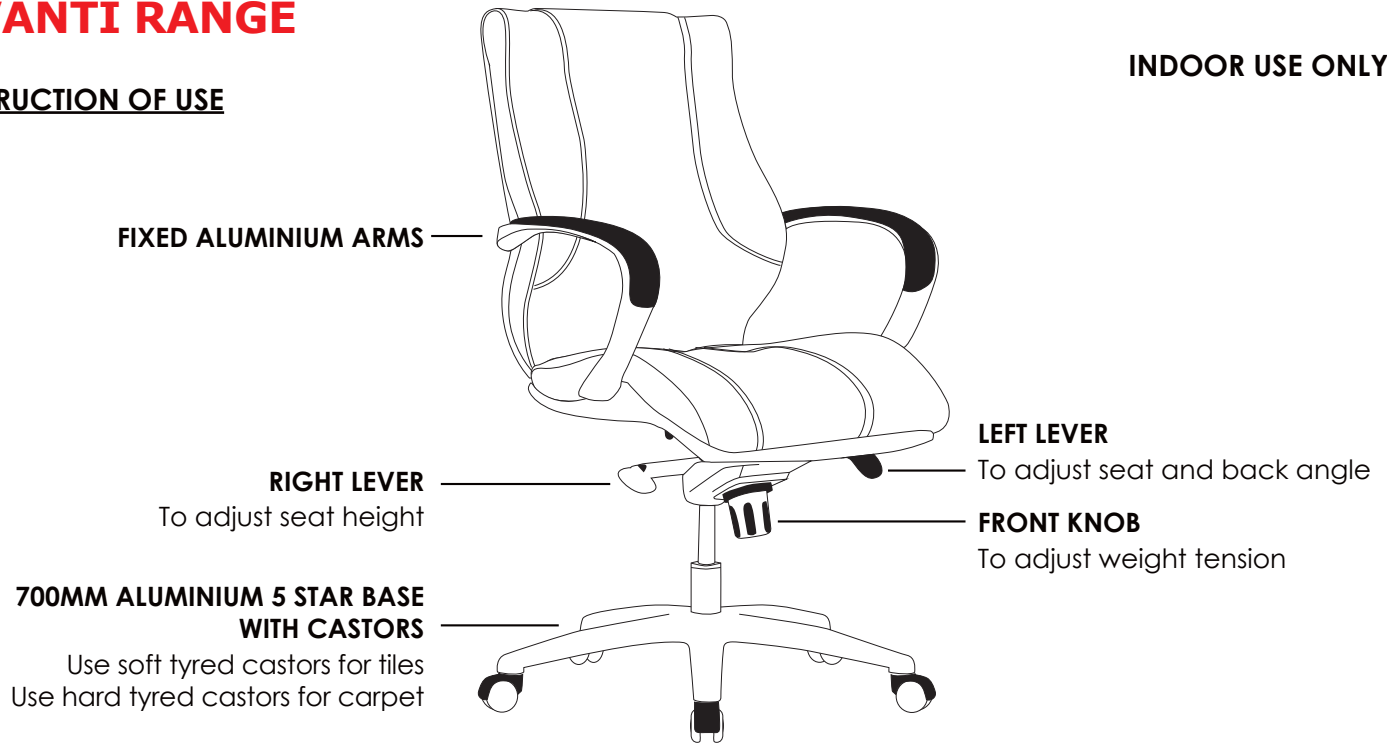

AVANTI RANGE

INSTRUCTION OF USE

INDOOR USE ONLY

X Do not use as a step ladder

DIMENSIONS: (mm)

LOW BACK **BACK TO FLOOR**
W: 500 Lowest: 1045
H: 570 Highest: 1125

HIGH BACK **BACK TO FLOOR**
W: 500 Lowest: 1190
H: 730 Highest: 1270

SEAT **SEAT TO FLOOR**
W: 510 Lowest: 510
D: 530 Highest: 590

ARM TO FLOOR
Lowest: 710
Highest: 790

Fabric: Lana carbon

AVANTI-H

AVANTI-L

back view

Features:

Adjustable seat height
Adjustable seat and back angle
Adjustable weight tension
Fixed aluminium arms

High density foam
Knee tilt mechanism with 3 locking positions
700mm aluminium 5 star base

Available in local fabrics
Suitable for indoor use only